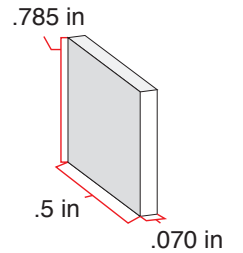

# 30-30 Linotype Set

Item Number: 30L-TR-FS

#30-30 Lowercase Set 109 Pieces Typeface: Times New Roman Size: 30 pt.

(Width varies with character)

Width will vary with character

## Blanks

4 sized blanks  
3 of each

Small

Medium

Med-Large

Large