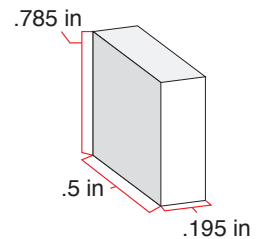

Monogram Set

Item Number: MONO5032-TR-FS

Typeface: Times New Roman

Sizes: A 50 pt (x1) A 32 pt (x2)

Total of 84 pieces
(78 letters and 6 blanks)

	Avg width	Avg height
50 pt	.437 in	.466 in
32 pt	.275 in	.303 in

Biggest letter no taller than: .484 in
No Wider than: .641 in

Blanks

4 sized blanks
3 of each

Small

Medium

Med-Large

A A B B C C D D E E F F G G H H I I
J J K K L L M M N N O O P P Q Q R R
S S T T U U V V W W X X Y Y Z Z