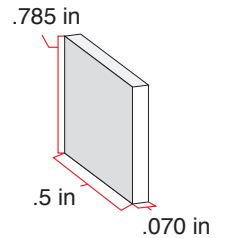

Monogram Set

Item Number: MONO5032-TR-FS

Typeface: Times New Roman

Sizes: A 50 pt (x1) A 32 pt (x2)

Total of 84 pieces
(78 letters and 6 blanks)

	Avg width	Avg height
50 pt	.437 in	.466 in
32 pt	.275 in	.303 in

Biggest letter no taller than: .484 in
No Wider than: .641 in

Blanks

4 sized blanks
3 of each

Small

Medium

Med-Large

A A B B C C D D E E F F G G H H I I
J J K K L L M M N N O O P P Q Q R R
S S T T U U V V W W X X Y Y Z Z