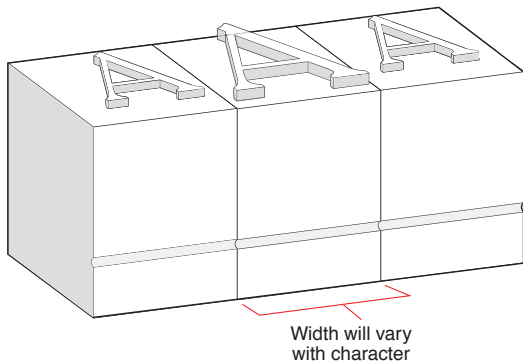

Monogram Set

Item Number: MONO5032-TR-FS

Typeface: Times New Roman

Sizes: A 50 pt (x1) A 32 pt (x2)

Total of 84 pieces
(78 letters and 6 blanks)

	Avg width	Avg height
50 pt	.437 in	.466 in
32 pt	.275 in	.303 in