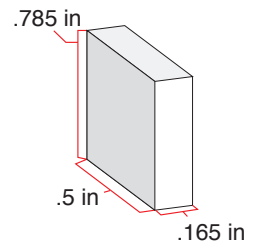

Monogram Set

Item Number: MONO5032-TR-FS

Typeface: Times New Roman

Sizes: A 50 pt (x1) A 32 pt (x2)

Total of 84 pieces
(78 letters and 6 blanks)

	Avg width	Avg height
50 pt	.437 in	.466 in
32 pt	.275 in	.303 in

Biggest letter no taller than: .484 in
No Wider than: .641 in

Blanks

4 sized blanks
3 of each

Small

Medium

Med-Large

A A B B C C D D E E F F G G H H I I
J J K K L L M M N N O O P P Q Q R R
S S T T U U V V W W X X Y Y Z Z