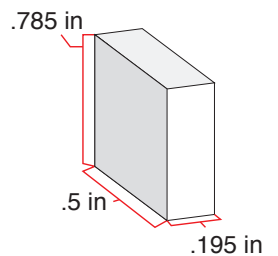

36-30 Linotype Set

Item Number: 36L-TR-FS

#36-30 Lowercase Set 109 Pieces Typeface: Times New Roman Size: 36 pt.

(Width varies with character)

Width will vary with character

100 Lowercase Letters

12 blanks

Blanks

4 sized blanks
3 of each

Small

Medium

Med-Large

Large