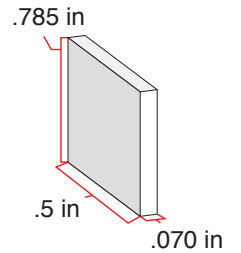

36-30 Linotype Set

Item Number: 36L-TR-FS

#36-30 Lowercase Set 109 Pieces Typeface: Times New Roman Size: 36 pt.

(Width varies with character)

Width will vary with character

100 Lowercase Letters

12 blanks

Blanks

4 sized blanks
3 of each

Small

Medium

Med-Large

Large