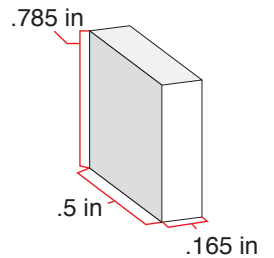

36-30 Linotype Set

Item Number: 36L-TR-FS

#36-30 Lowercase Set 109 Pieces Typeface: Times New Roman Size: 36 pt.

(Width varies with character)

Width will vary with character

100 Lowercase Letters

12 blanks

Blanks

4 sized blanks
3 of each

Small

Medium

Med-Large

Large